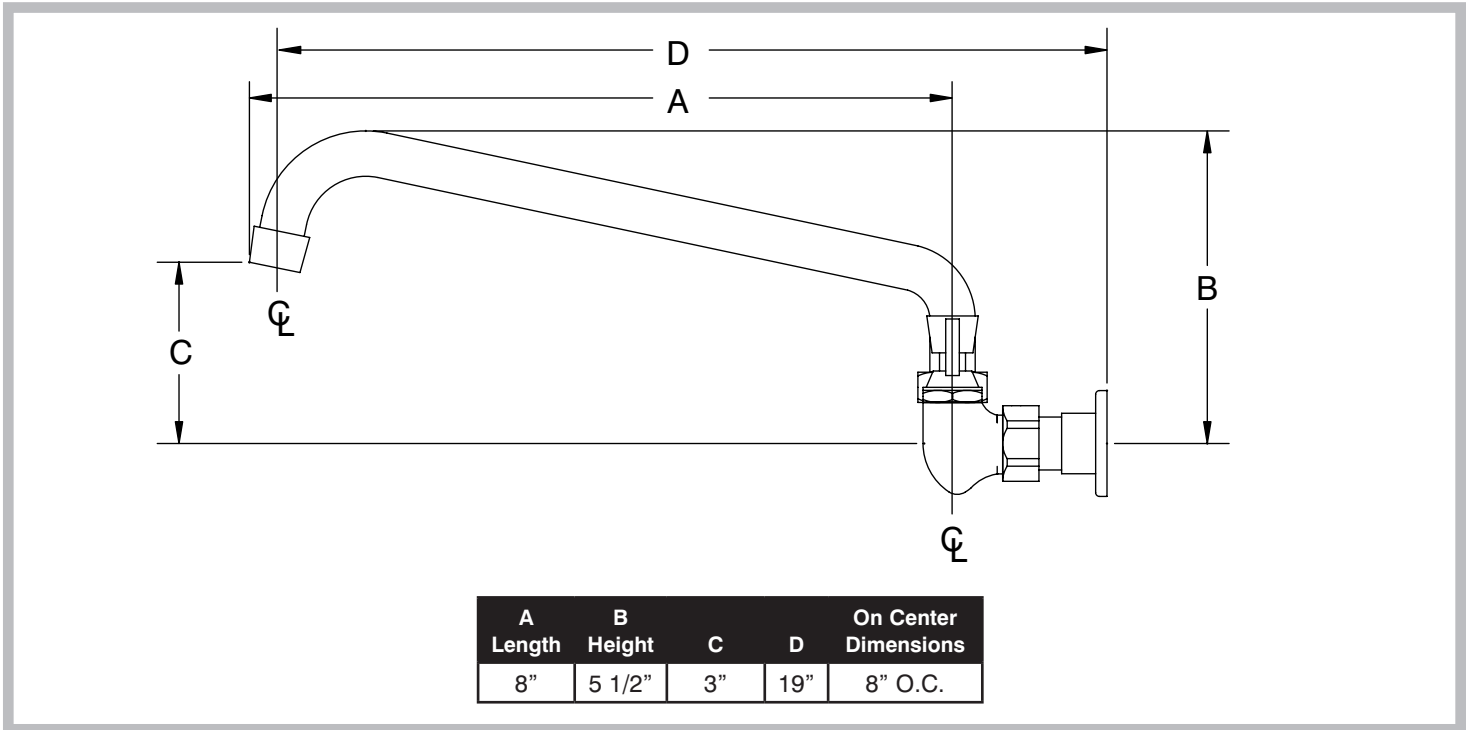

K-1118 HEAVY DUTY 8" SWING SPOUT SPLASH MOUNT FAUCET

Conforms To NSF 61/9 Lead Free Requirements

Item #: _____ Qty #: _____
 Model #: _____
 Project #: _____

FEATURES:

- 8" swing spout.
- 8" O.C. water supply.
- Quarter-turn wedge style handles.
- Colored hot & cold Indexes.
- 2.2 GPM Aerator.

MATERIAL:

Chrome plated brass body.
 Tubular spout and chrome plated metal handles & escutcheon.

DIMENSIONS and SPECIFICATIONS

⚠ WARNING:
 Faucet(s) on this page may expose you to chemicals, including lead, that are known to the State of California to cause cancer or birth defects or other reproductive harm. For more Info., visit www.p65warnings.ca.gov.